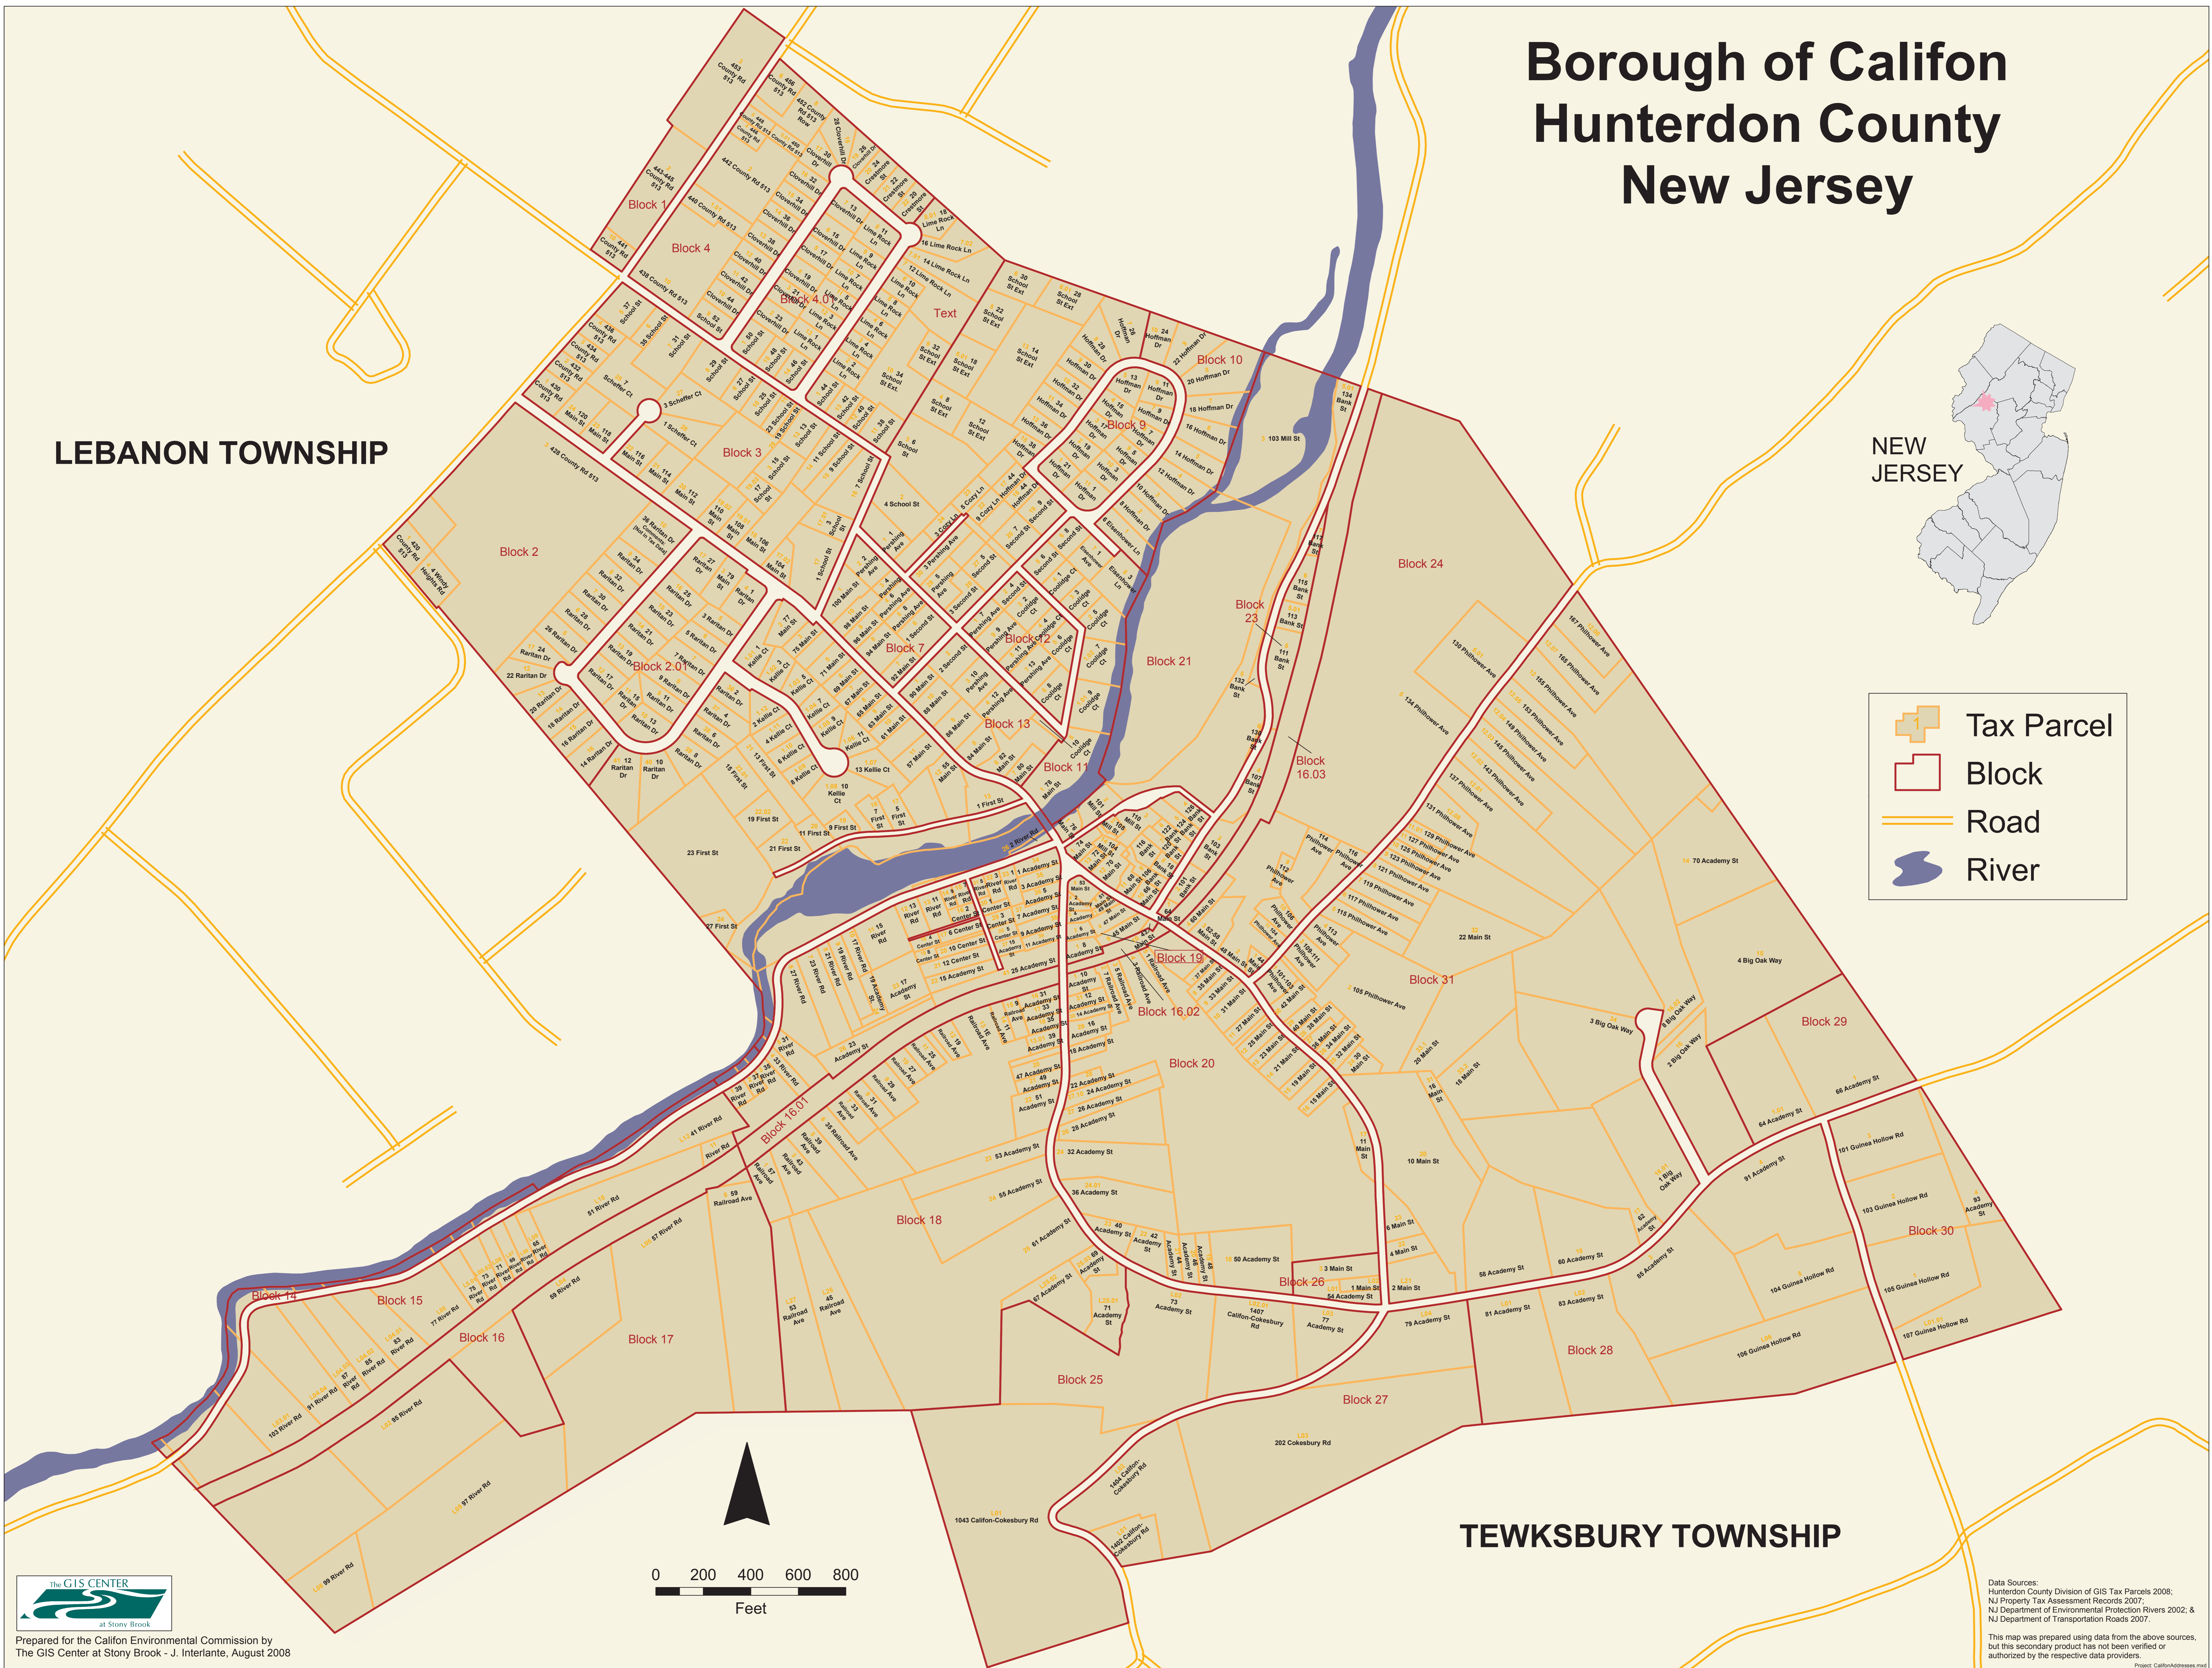

Borough of Califon Hunterdon County New Jersey

LEBANON TOWNSHIP

NEW JERSEY

-  Tax Parcel
-  Block
-  Road
-  River

TEWKSBURY TOWNSHIP